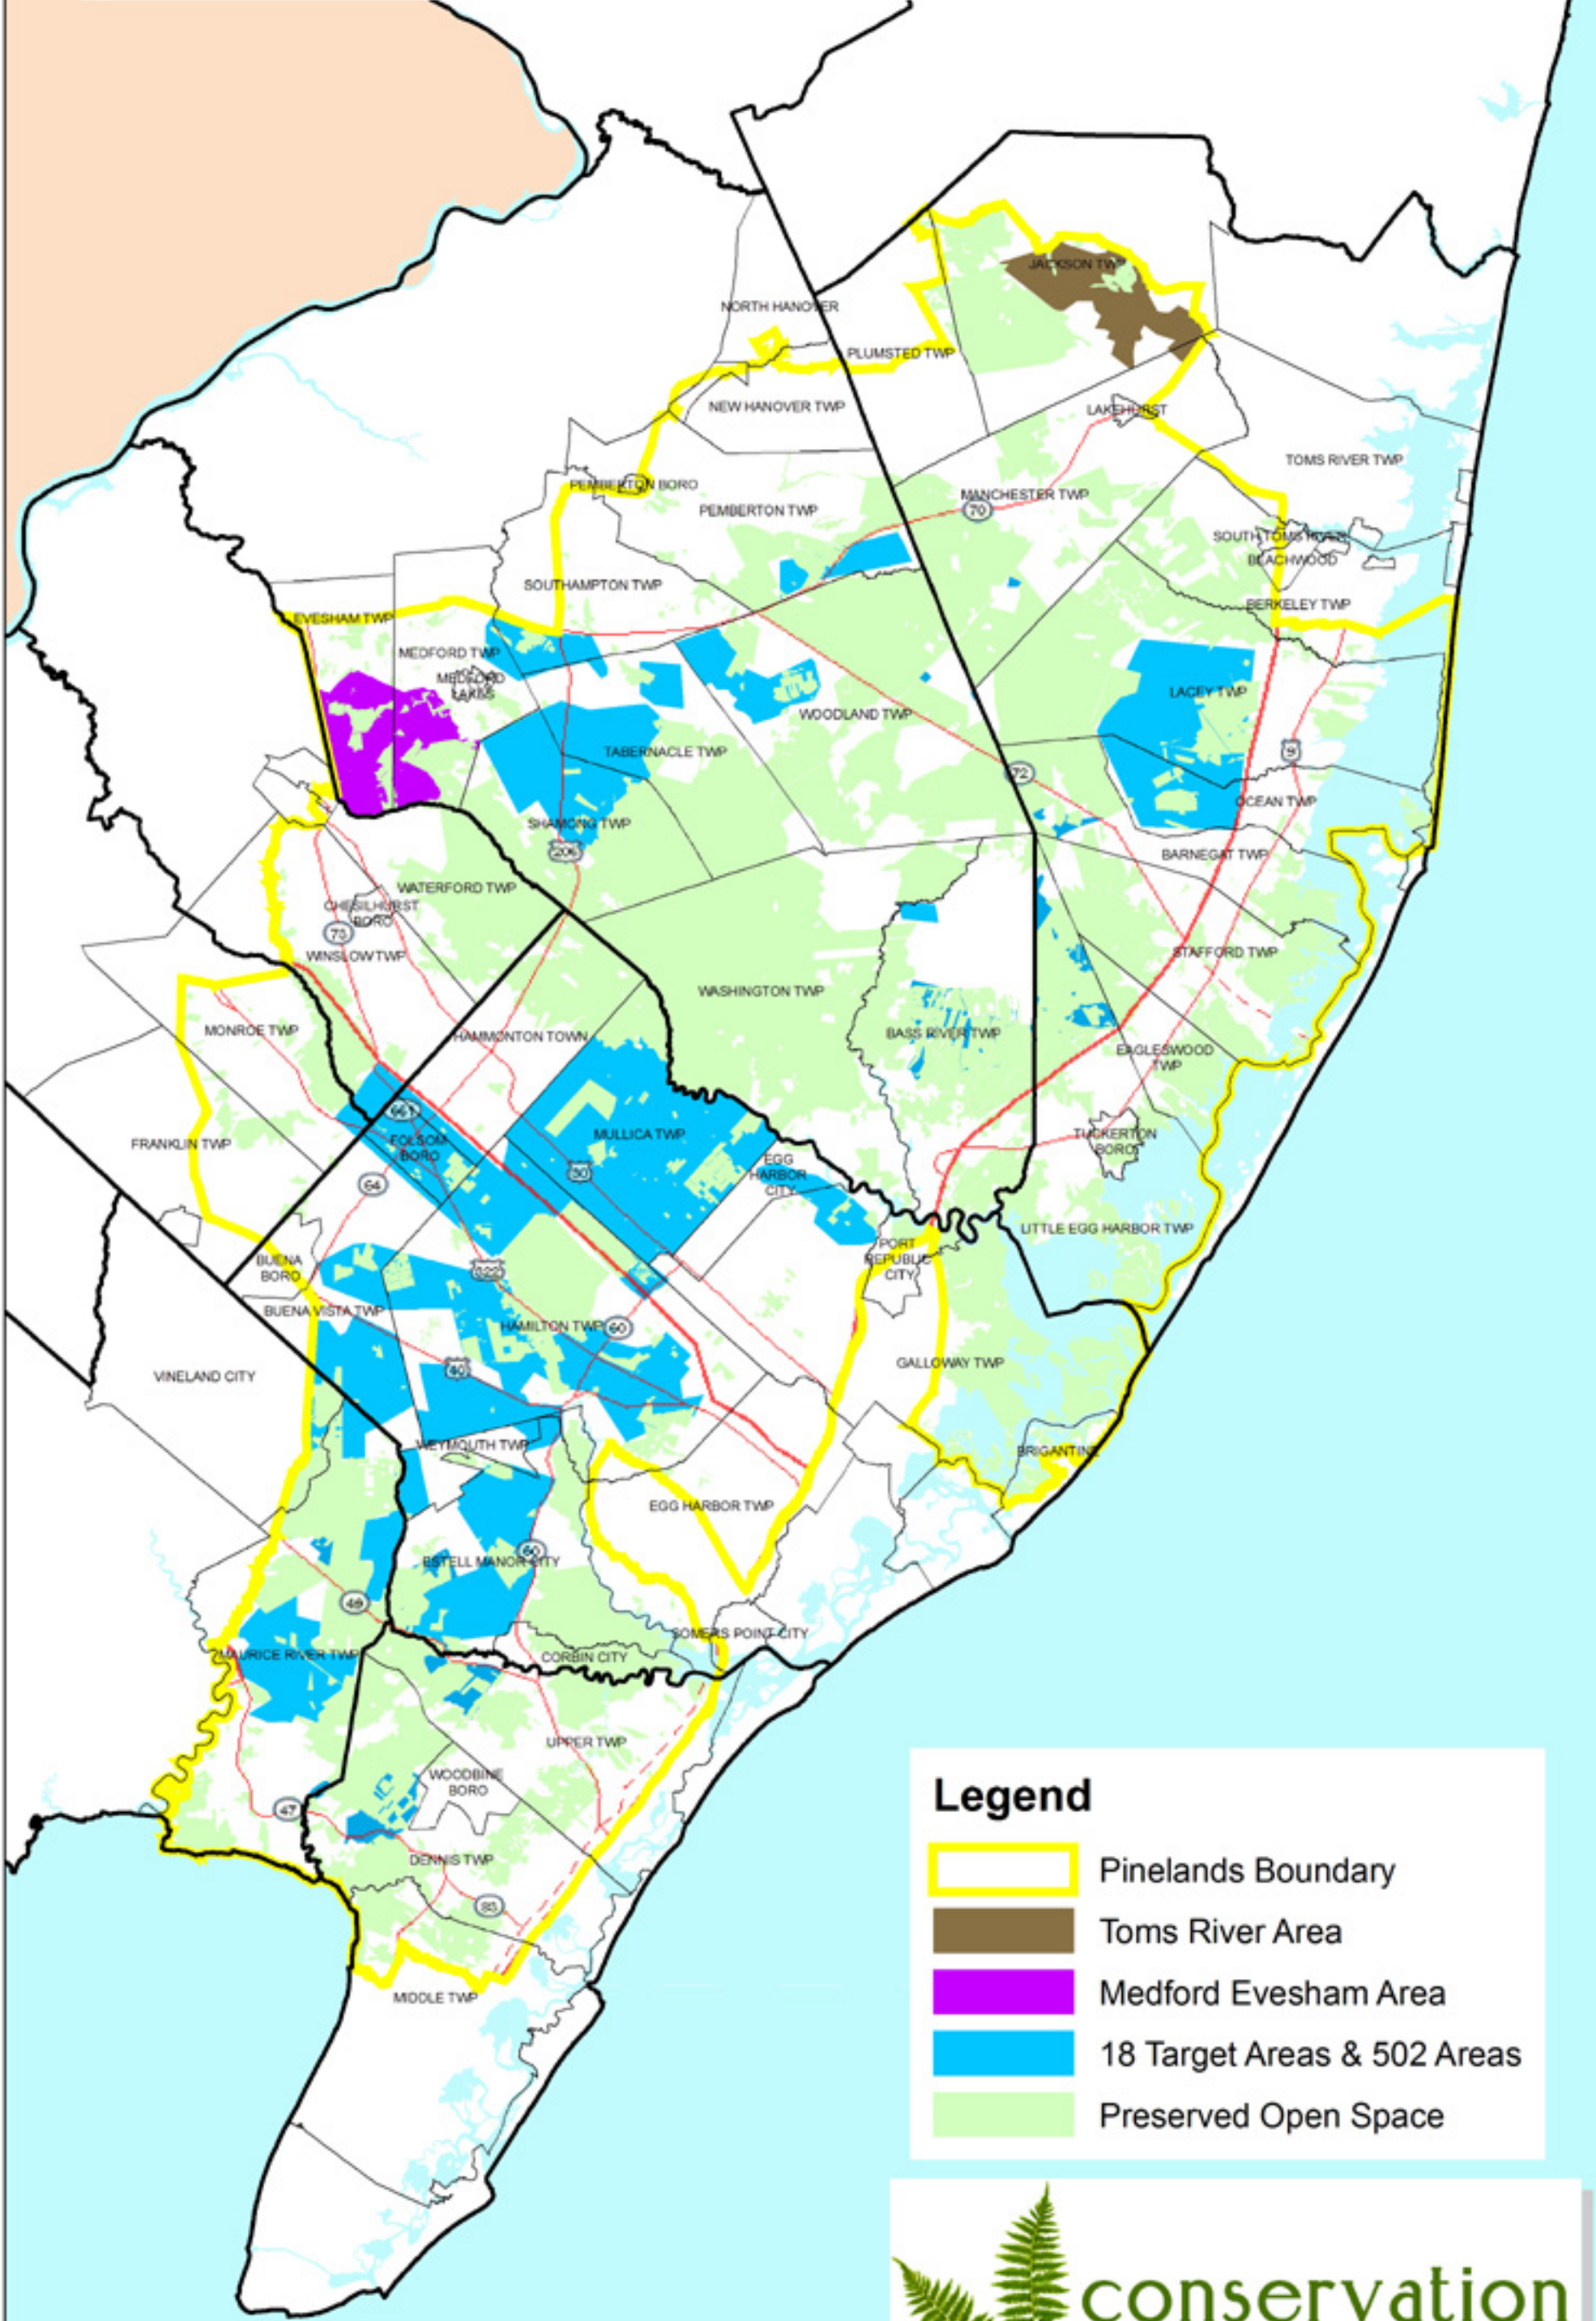

pinelands conservation fund areas

Legend

-  Pinelands Boundary
-  Toms River Area
-  Medford Evesham Area
-  18 Target Areas & 502 Areas
-  Preserved Open Space